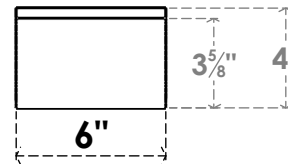

ITEM NUMBER: BRCPC060X28000X04000THR

6"W X 28"D X 4"H THORTON ARCHITECTURAL GRADE PVC CLOSED KNEE BRACE

SIDE PROFILE

FRONT PROFILE

ISOMETRIC

EKENA MILLWORK
2300 WEST MAIN ST.
CLARKSVILLE, TX 75426
TOLL FREE: 866-607-0453
WWW.EKENAMILLWORK.COM