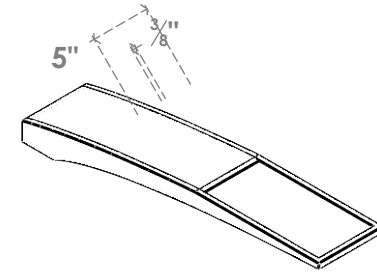

ITEM NUMBER: BRCPC060X28000X04000THR

6"W X 28"D X 4"H THORTON ARCHITECTURAL GRADE PVC CLOSED KNEE BRACE

SIDE PROFILE

FRONT PROFILE

ISOMETRIC

EKENA MILLWORK
2300 WEST MAIN ST.
CLARKSVILLE, TX 75426
TOLL FREE: 866-607-0453
WWW.EKENAMILLWORK.COM