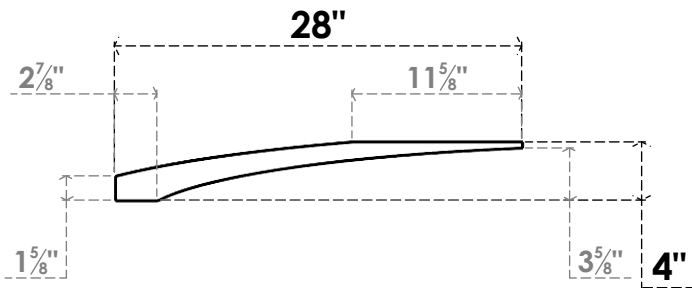

ITEM NUMBER: BRCPC060X28000X04000THR

6"W X 28"D X 4"H THORTON ARCHITECTURAL GRADE PVC CLOSED KNEE BRACE

SIDE PROFILE

FRONT PROFILE

ISOMETRIC

EKENA MILLWORK
2300 WEST MAIN ST.
CLARKSVILLE, TX 75426
TOLL FREE: 866-607-0453
WWW.EKENAMILLWORK.COM